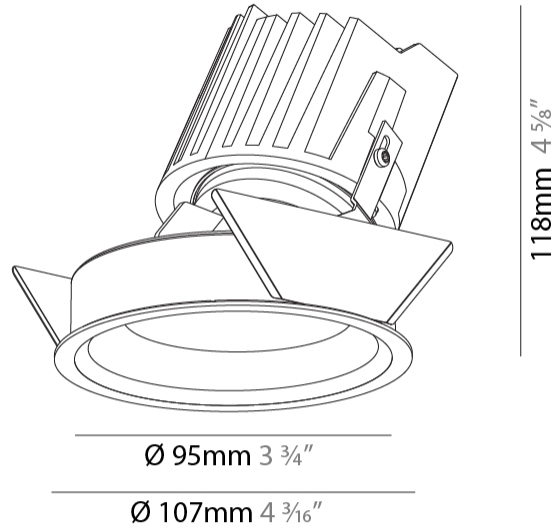

GENERAL

Series: Bioniq
Subseries: Bioniq Round Wallwash
Brand: Prolicht
Division: Architectural
Mounting Type: Recessed
Mounting Location: Ceiling
Subcategory: Downlight

PHYSICAL

Shape: Round
Diameter (mm): 107
Diameter (in): 4 3/16
Height (mm): 118
Height (in): 4 5/8
Ceiling Thickness (mm): 10 / 12.5 / 15
Ceiling Thickness (in): 3/8 or 1/2 or 9/16
Min. Recessing Depth (mm): 140
Min. Recessing Depth (in): 5 1/2
Light Distribution: Adjustable / Asymmetric
Weight (kg): 0.456
Weight (lbs): 1
Fixture Finish: SSR / BKV / CWI / CRY / HAB / LAG / UFT / ITA / RUA / RUR / MIC / FTG / MYG / TWT / LOD / PUS / FRO / FUP / KIA / POP / BLS / SPG / MEY / GOH / GUM / CHC / COM / ABZ / JAG / OBR / MOS / ROR
Fixture Material: Aluminum Die Cast
Cut-out Measurements: 98mm / 3 7/8"

ELECTRICAL

Lamp Type: LED (Zhaga Standard)
Total Output Wattage (W): 15
Dimming: Dali Dimming
Driver Included: No
Driver Location: Recessed Housing
Driver Type: Constant Current - 120Vac
Housing: See components
Input Voltage (V): 120
Constant Current (MA): 350

LED

Number of LEDs: 1
Color Temperature (°K): Warm Dim
Max. Delivered Lumen (lm): 850
Nominal Lumen (lm): 1140
CRI: >90 CRI
Lamp Life (hrs): 50000

OPTICAL

Reflector: 20 / 40 / 60
Adjustability: Fixed

RATINGS AND CERTIFICATIONS

Certified By: Certified for North American Standards
IP rating: IP20