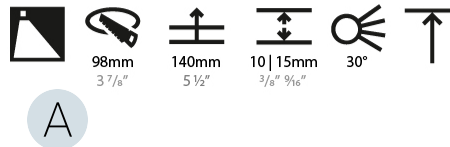

GENERAL

Series: Bioniq
Subseries: Bioniq Round Wallwash
Brand: Prolicht
Division: Architectural
Mounting Type: Recessed
Mounting Location: Ceiling
Subcategory: Downlight

PHYSICAL

Shape: Round
Diameter (mm): 107
Diameter (in): 4 3/16
Height (mm): 118
Height (in): 4 5/8
Ceiling Thickness (mm): 10 / 12.5 / 15
Ceiling Thickness (in): 3/8 or 1/2 or 9/16
Min. Recessing Depth (mm): 140
Min. Recessing Depth (in): 5 1/2
Light Distribution: Adjustable / Asymmetric
Weight (kg): 0.456
Weight (lbs): 1
Fixture Finish: SSR / BKV / CWI / CRY / HAB / LAG / UFT / ITA / RUA / RUR / MIC / FTG / MYG / TWT / LOD / PUS / FRO / FUP / KIA / POP / BLS / SPG / MEY / GOH / GUM / CHC / COM / ABZ / JAG / OBR / MOS / ROR
Fixture Material: Aluminum Die Cast
Cut-out Measurements: 98mm / 3 7/8"

ELECTRICAL

Lamp Type: LED (Zhaga Standard)
Total Output Wattage (W): 15
Dimming: Dali Dimming
Driver Included: No
Driver Location: Recessed Housing
Driver Type: Constant Current - 120Vac
Housing: See components
Input Voltage (V): 120
Constant Current (MA): 350

LED

Number of LEDs: 1
Color Temperature (°K): Warm Dim
Max. Delivered Lumen (lm): 850
Nominal Lumen (lm): 1140
CRI: >90 CRI
Lamp Life (hrs): 50000

OPTICAL

Reflector: 20 / 40 / 60
Adjustability: Fixed

RATINGS AND CERTIFICATIONS

Certified By: Certified for North American Standards
IP rating: IP20