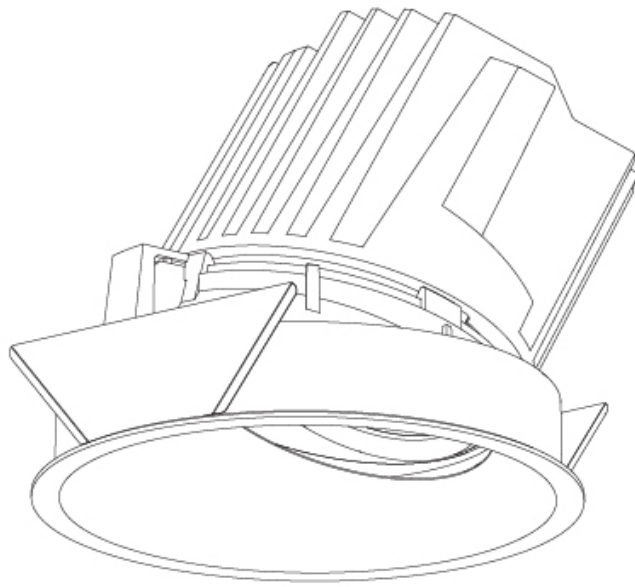

BIONIQ ROUND WALLWASH RECESSED

A35549-

PROJECT	_____
TYPE	_____
SPECIFIER	_____
QUANTITY	_____
DATE	_____